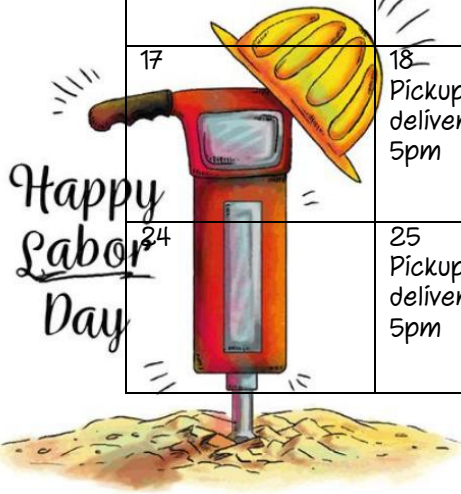

September 2023

6 working day delivery schedule | Add extra days for "special" or "call doctor" cases or if you're shipping through MES or Fedex

****PLEASE NOTE THAT WE ARE WORKING WITH REDUCED STAFF AND THAT MAY AFFECT THE TURN AROUND TIME. IF WE NEED MORE TIME, WE WILL CALL YOUR OFFICE****

Sunday	Monday	Tuesday	Wednesday	Thursday	Friday	Saturday
					1 Pickup today delivery by 9/13 5pm	2
3	4 CLOSED	5 Pickup today delivery by 9/14 5pm	6 Pickup today delivery by 9/15 5pm	7 Pickup today delivery by 9/18 5pm	8 Pickup today delivery by 9/19 5pm	9
10	11 Pickup today delivery by 9/20 5pm	12 Pickup today delivery by 9/21 5pm	13 Pickup today delivery by 9/22 5pm	14 Pickup today delivery by 9/25 5pm	15 Pickup today delivery by 9/26 5pm	16
17	18 Pickup today delivery by 9/27 5pm	19 Pickup today delivery by 9/28 5pm	20 Pickup today delivery by 9/29 5pm	21 Pickup today delivery by 10/2 5pm	22 Pickup today delivery by 10/3 5pm	23
24	25 Pickup today delivery by 10/4 5pm	26 Pickup today delivery by 10/5 5pm	27 Pickup today delivery by 10/6 5pm	28 Pickup today delivery by 10/9 5pm	29 Pickup today delivery by 10/10 5pm	30