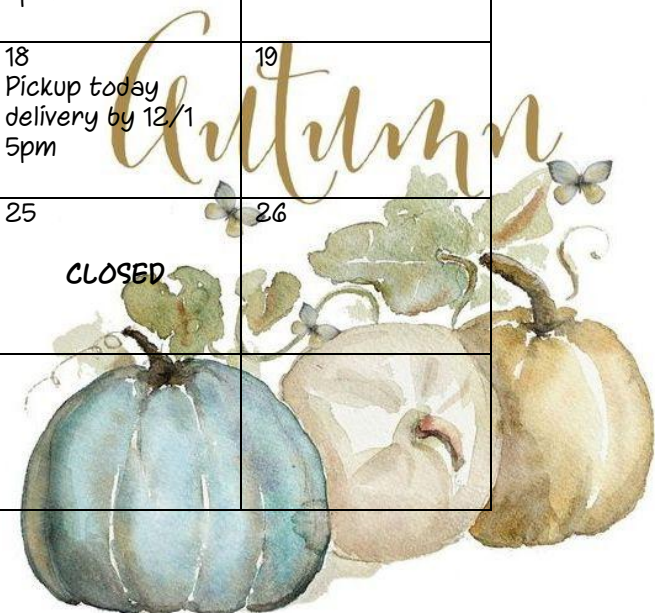

Please contact us to schedule rush cases @
714-429-1007 (rush charges apply)

November 2022

6 working day delivery schedule | *Add extra days for "special" or "call doctor" cases or if you're shipping through MES or Fedex*

PLEASE NOTE THAT WE ARE WORKING WITH REDUCED STAFF AND THAT MAY AFFECT THE TURN AROUND TIME. IF WE NEED MORE TIME, WE WILL CALL YOUR OFFICE

Sunday	Monday	Tuesday	Wednesday	Thursday	Friday	Saturday
		1 Pickup today delivery by 11/10 5pm	2 Pickup today delivery by 11/11 5pm	3 Pickup today delivery by 11/14 5pm	4 Pickup today delivery by 11/15 5pm	5
6	7 Pickup today delivery by 11/16 5pm	8 Pickup today delivery by 11/17 5pm	9 Pickup today delivery by 11/18 5pm	10 Pickup today delivery by 11/21 5pm	11 Pickup today delivery by 11/22 5pm	12
13	14 Pickup today delivery by 11/23 5pm	15 Pickup today delivery by 11/28 5pm	16 Pickup today delivery by 11/29 5pm	17 Pickup today delivery by 11/30 5pm	18 Pickup today delivery by 12/1 5pm	19
20	21 Pickup today delivery by 12/2 5pm	22 Pickup today delivery by 12/5 5pm	23 Pickup today delivery by 12/6 5pm	24 CLOSED	25 CLOSED	26
27	28 Pickup today delivery by 12/7 5pm	29 Pickup today delivery by 12/8 5pm	30 Pickup today delivery by 12/9 5pm			

If you have any questions, please call **714-429-1007**